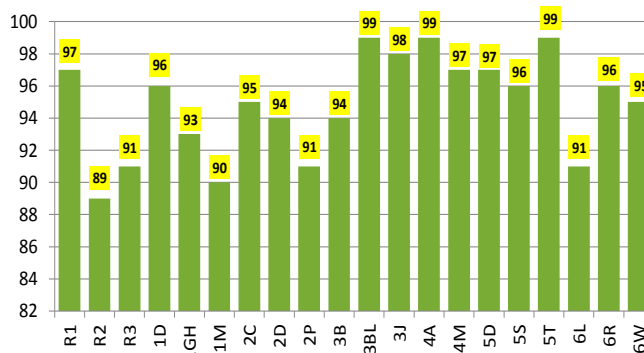

Thursday 16th - 9:20am Reception Open Morning for children starting school September 2018

Friday 17th - 9:10am Times Table Workshop for Parents with Mr Rowbotham

Craze of the week

Skipping games

Attendance for week beginning 30th October 2017

94.88%

Dates for your Diary

Monday	Tuesday	Wednesday	Thursday	Friday	Sat	Sun
				1	2	3
4	5 9.30am Reception classes Christmas performance	6 Nursery Xmas party 12.00pm – 2.00pm Nursery Performance 2.30pm	7 Children's Christmas Dinner.	8 RGSA Winter Fair from 3.00pm until 5.30pm	9	10
11 School choir singing at Culverley Green residents	12 Hanukkah begins 9.30am KS.1 Christmas performance	13 Year 2 Crib Service at 3.30pm at Laurence Church	14	15 Children's Christmas Parties (PM) National Xmas jumper Day	16	17
10.00am Carol service at St. Laurence Church for EYFS & KS.1	19 9.30am - KS.2 Christmas performance 2.00pm Carol service at St. Laurence Church for KS.2	20 Hanukkah ends Candles by Candle light 2.00pm – KS.2 2.40pm – KS.1 & EYFS	21	22	23	24
25 Christmas Day	26 Boxing Day	27	28	29	30	31