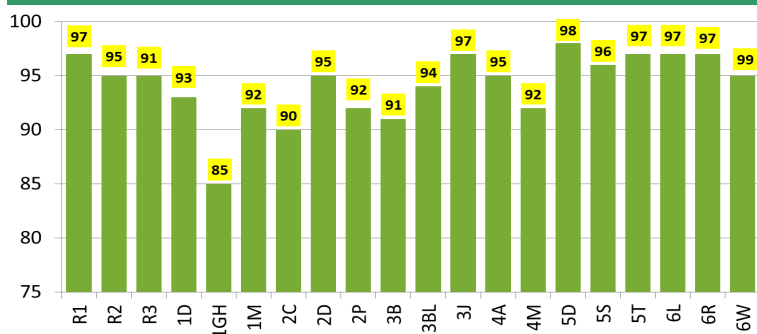

Christmas Events

We would like to remind parents of children not taking part in Christmas events they should arrive at school for the usual time of 8.50am. If there are any Christmas events they will not attend and will be supervised by staff members until event finishes.

For some afternoon events, if you wish to collect your child as they are not taking part, you will need to arrive at 1:45pm to get them from the hall.

Please advise the office prior to the event if collecting.

Theme for December - Integrity

"TO GIVE REAL SERVICE
YOU MUST ADD SOMETHING
WHICH CANNOT BE BOUGHT OR MEASURED WITH MONEY,
AND THAT IS SINCERITY AND INTEGRITY."
— DOUGLAS ADAMS

Upcoming Events

Tuesday 5th - 9:30am Reception Christmas Performance

Year 6 Height and Weight Checks

Wednesday 6th - 12pm - 2pm Nursery Christmas Party

2:30pm Nursery Performance

Thursday 7th - Children's Christmas Dinner

Friday 8th - 3pm - 5:30pm RGSA Winter Fair

December

Attention Nursery Parents

As your child is in Nursery, you will need to apply for a primary school by **15th January 2018**.

Applications are to be done online at **www.eadmissions.org.uk**. To get more information about applying for schools as well as to sign up for open day reminders and tips, you can visit

www.lewisham.gov.uk/primaryadmissions.

Should you need any help with your application, please speak with either Ms Purkiss or the Nursery staff.

Well done to everyone who achieved 100% attendance