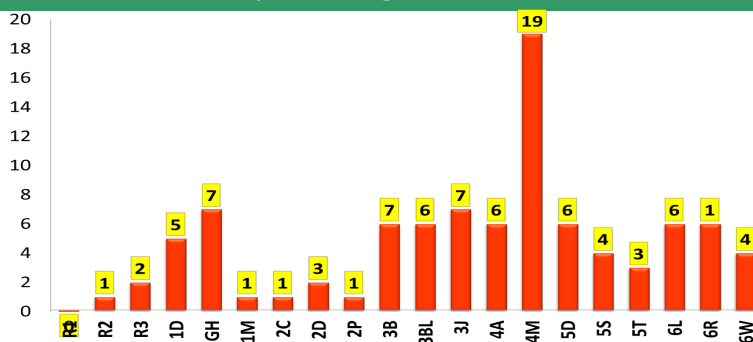

Well done to everyone who got no late marks this week