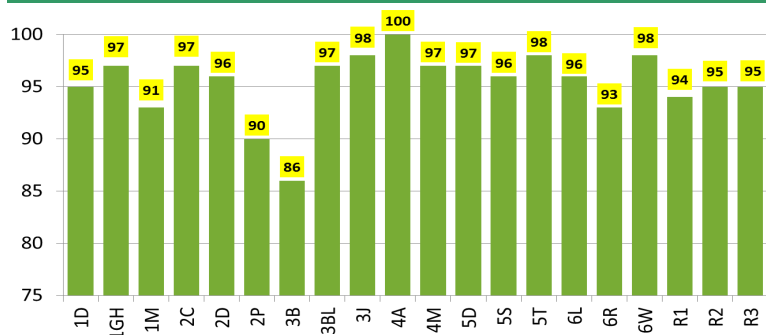

Childcare
Choices

To keep your 30 hours free childcare place **you** need to check your details are up to date every 3 months. Go to gov.uk/childcareaccount

HM Government

Well done to everyone who achieved 100% attendance