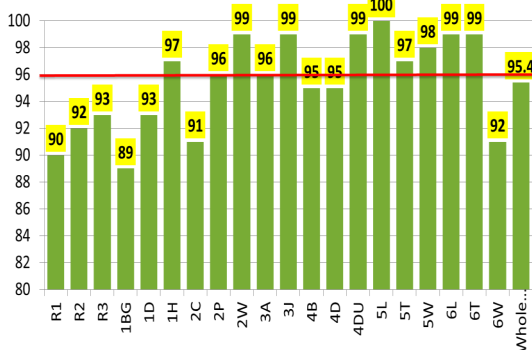

Football

The football season started a few weeks ago. We got off to a poor start as Year 5 played and lost 2 matches as did Year 6. That was the first week of playing. Coach Arthur took over the teams from there on and put the players through some intensive training to return to Blackheath last Saturday for the second round of matches. Well what a difference two weeks make!

In the first match, Year 6 beat Horniman 4-0 Then year 5 played Horniman and drew 2-2. Up next was Year 6 who drew with Downderry 1-1. Finally Year 6 played a friendly against John Ball as Edmund Waller did not show up for the planned match, John Ball beat us 1-0. Not bad - We have some real potential and enthusiasm - well done to all those who played and who turn up for practise weekly and thanks to Coach Arthur.

Upcoming Events

- Tuesday 13th—KS1 Christmas Performance
- Wednesday 14th—Year 2 Crib Service at St Laurence Church
- Thursday 15th—Coffee Morning
- Thursday 15th—4B Imperial War Museum
- Friday 16th—National Christmas Jumper Day
- Friday 16th—2:00 Christmas Parties

Christmas Jumper Day

Christmas Jumper Day is on the 16th
Please bring £1 to wear your own
Christmas jumper on this day!
**All proceeds will be going to
Children In Need.**

After School Clubs

All after school clubs have now finished with the exception of the following clubs:

- Arts and Crafts (Yr1-3) - Monday 12th December
- Football (Yr4&5) - Tuesday 13th December
- Ballet (Yr1&2) - Wednesday 14th December
- Drama (Yr3-6) - Thursday 15th December

Booster Clubs will be running as usual next week. No clubs on Monday 19th, Tuesday 20th or Wednesday 21st.

HOLDING OUT A HAND OF FRIENDSHIP!

Well done to all our Lewisham Citizen members who confidently put their message across at the Refugee Summit held here at Rushey Green Primary School.

Craze of the Week