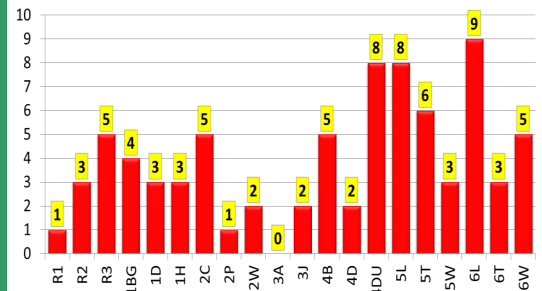

Congratulations

PLEASE TURN OVER FOR SAT RESULTS