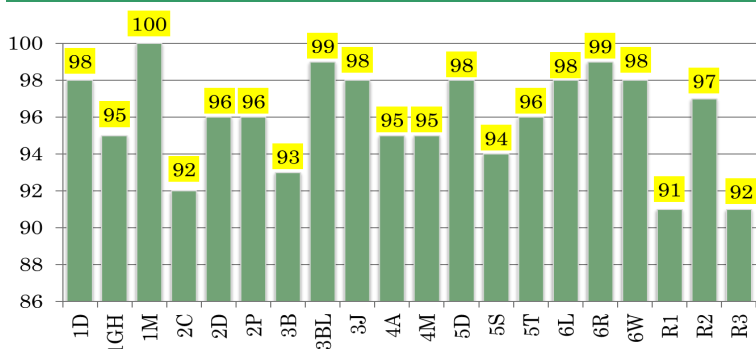

### SCOUTS

10-14 years old

Meet Tuesdays 7:30pm—9pm

All meetings are held at St Laurence Church Centre, Bromley Road, Catford, SE6

If you are interested, contact Jay on 02086500876

Well done to 1M for 100%!