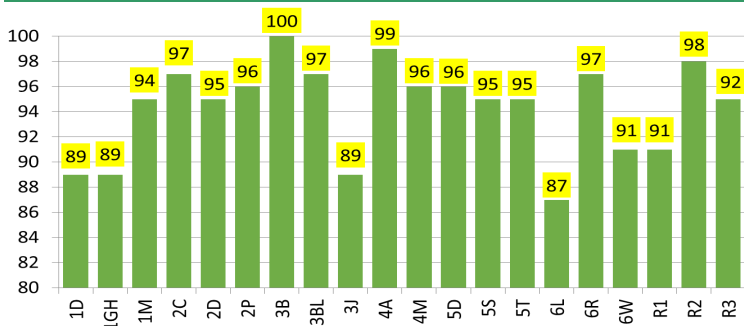

School Reports

School reports will be going out on the 12th July. If you want to discuss anything regarding your child's report, please talk to your child's class teacher to arrange a time.

Well done to 3B for 100% attendance!!