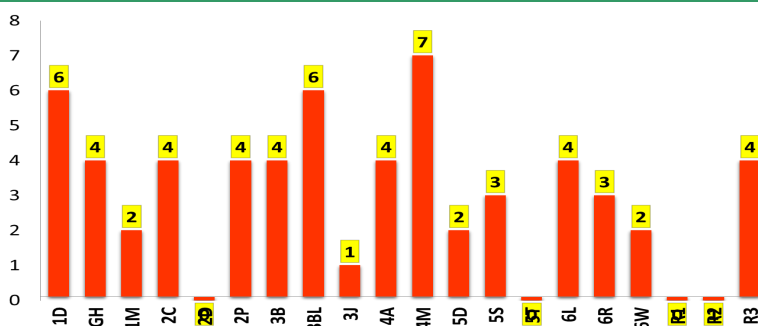

Well done R1, R2, 2D and 5T who came to school every day!