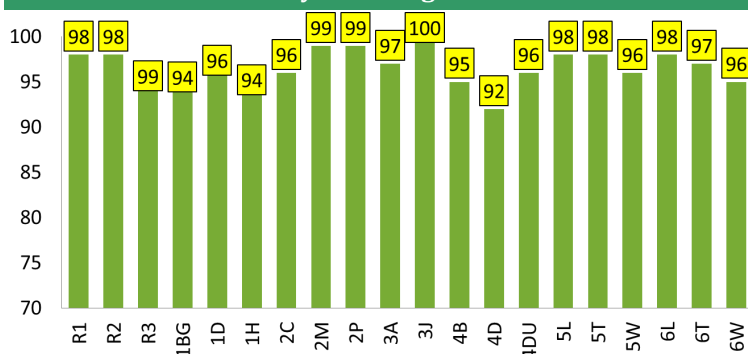

Craze of the Week

Yoyos

Well done to everyone that got 100% attendance