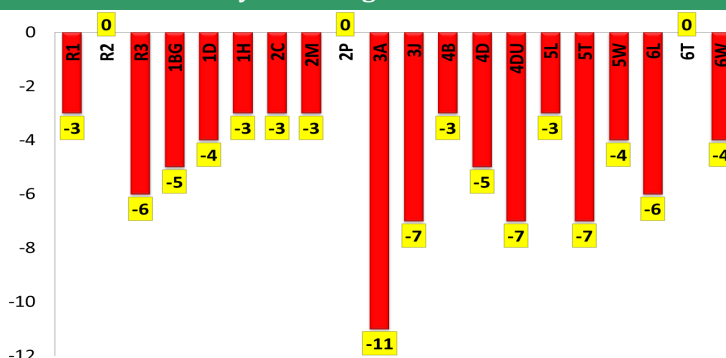

Parking

Residents on Penerley and Culverley Roads have been complaining about double parking, parking across drives and actually **PARKING ON DRIVES!!**

This is very inconsiderate, unacceptable and **DANGEROUS FOR THE CHILDREN!!**