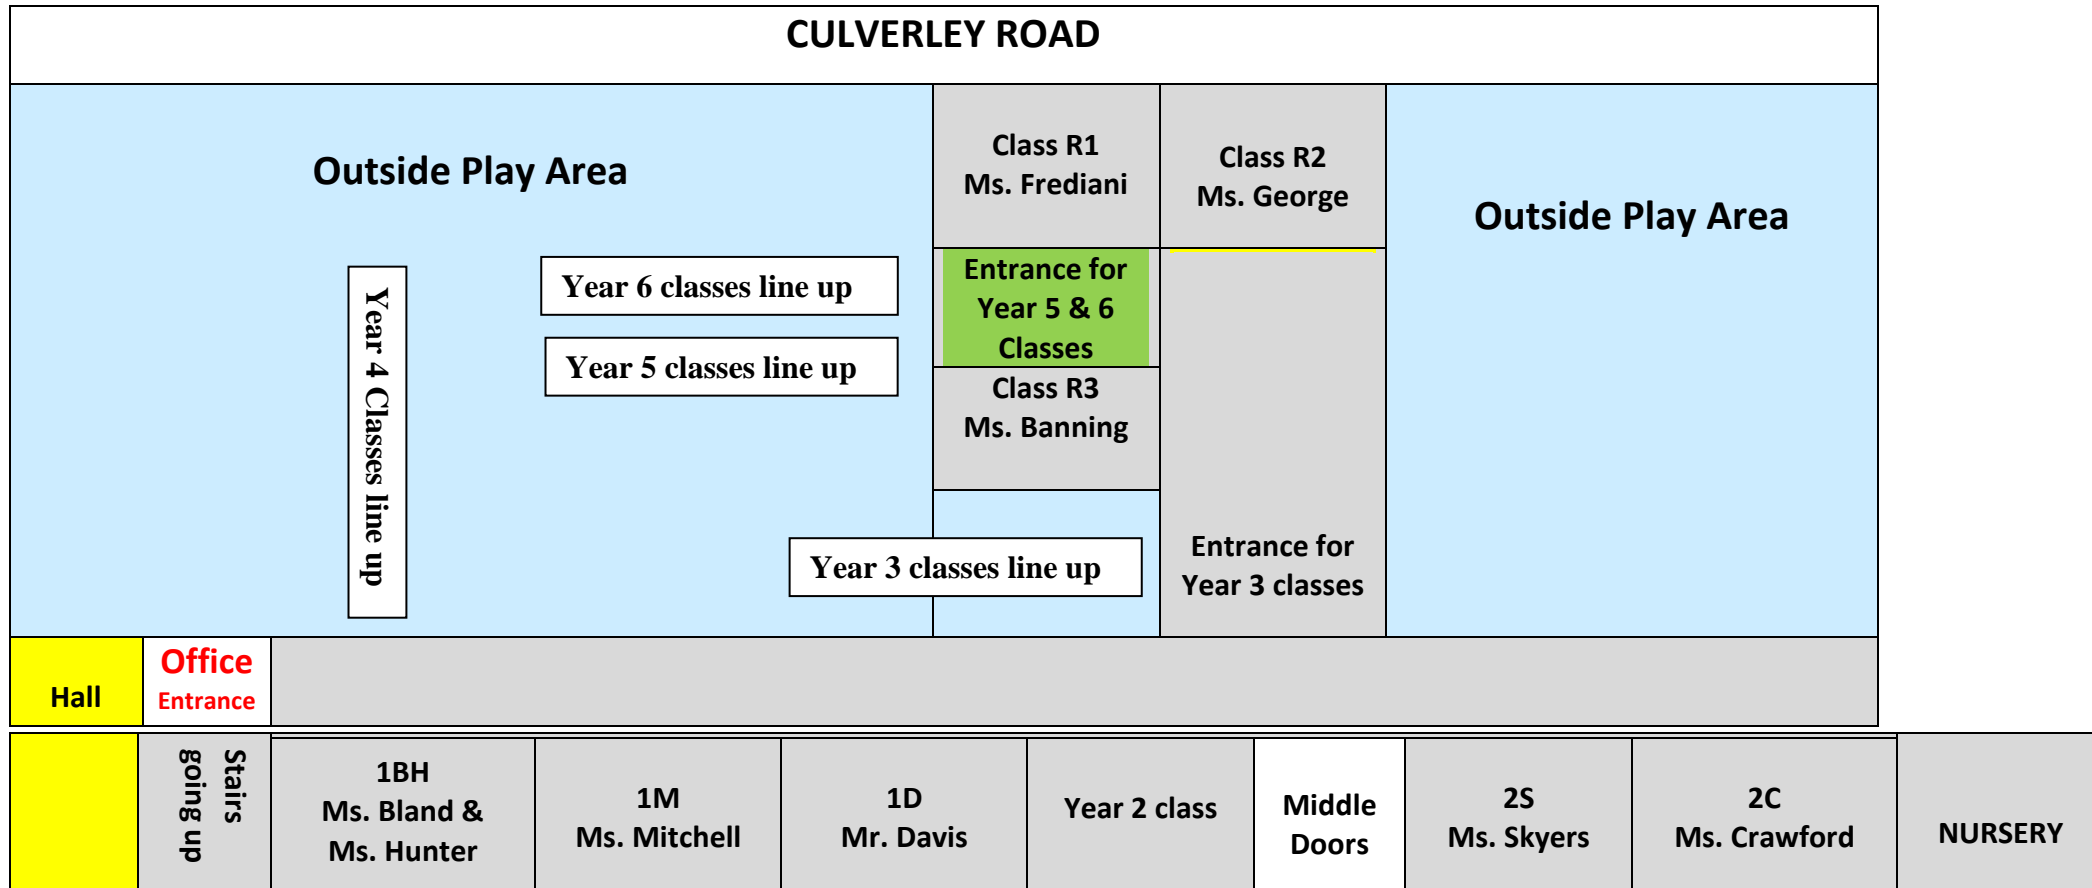

# Rushey Green Primary School

(not to scale)

Children in the classes on the 'Ground Floor' will be dropped off by parents/carers and will be picked up from the classroom outside area, facing Penderley Road.

Children in the Nursery will use the Nursery Entrance via Culverley or Penderley gates.

**PENERLEY ROAD**